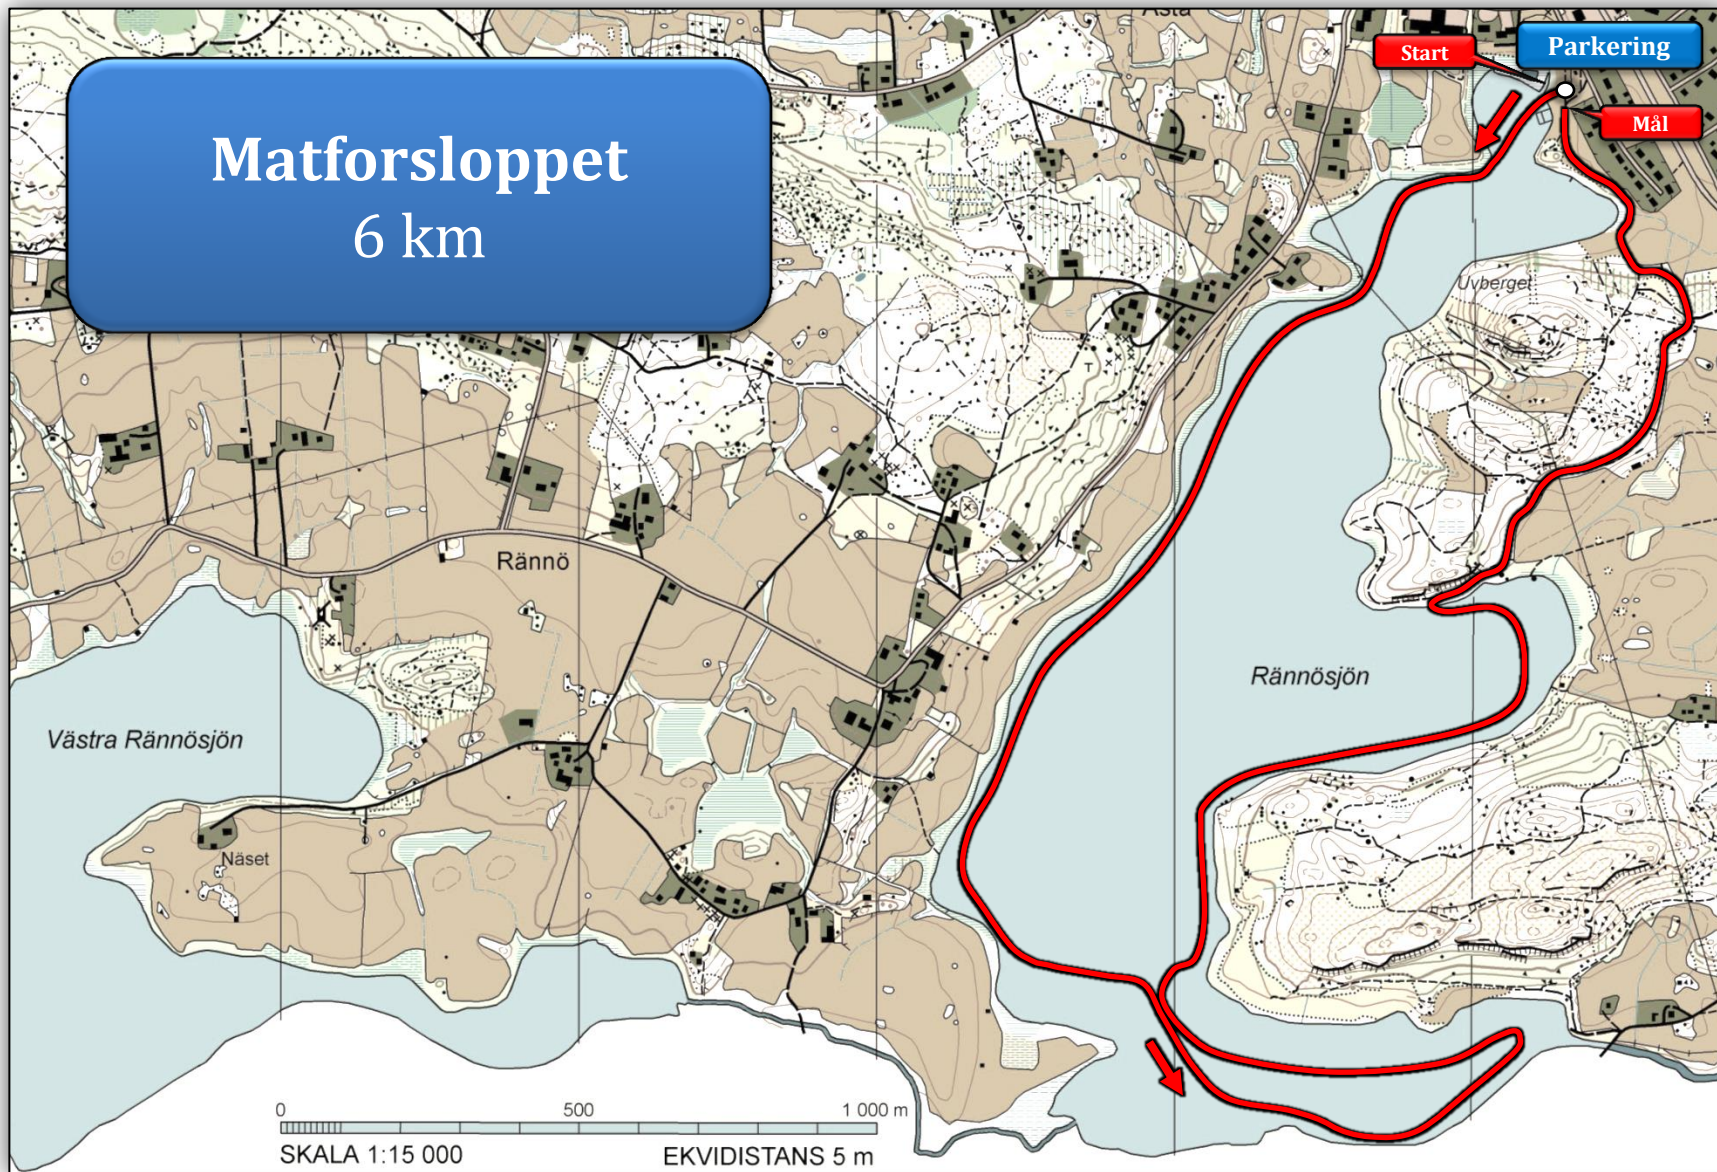

# Matforsloppet 6 km

# Matforsloppet 13 km